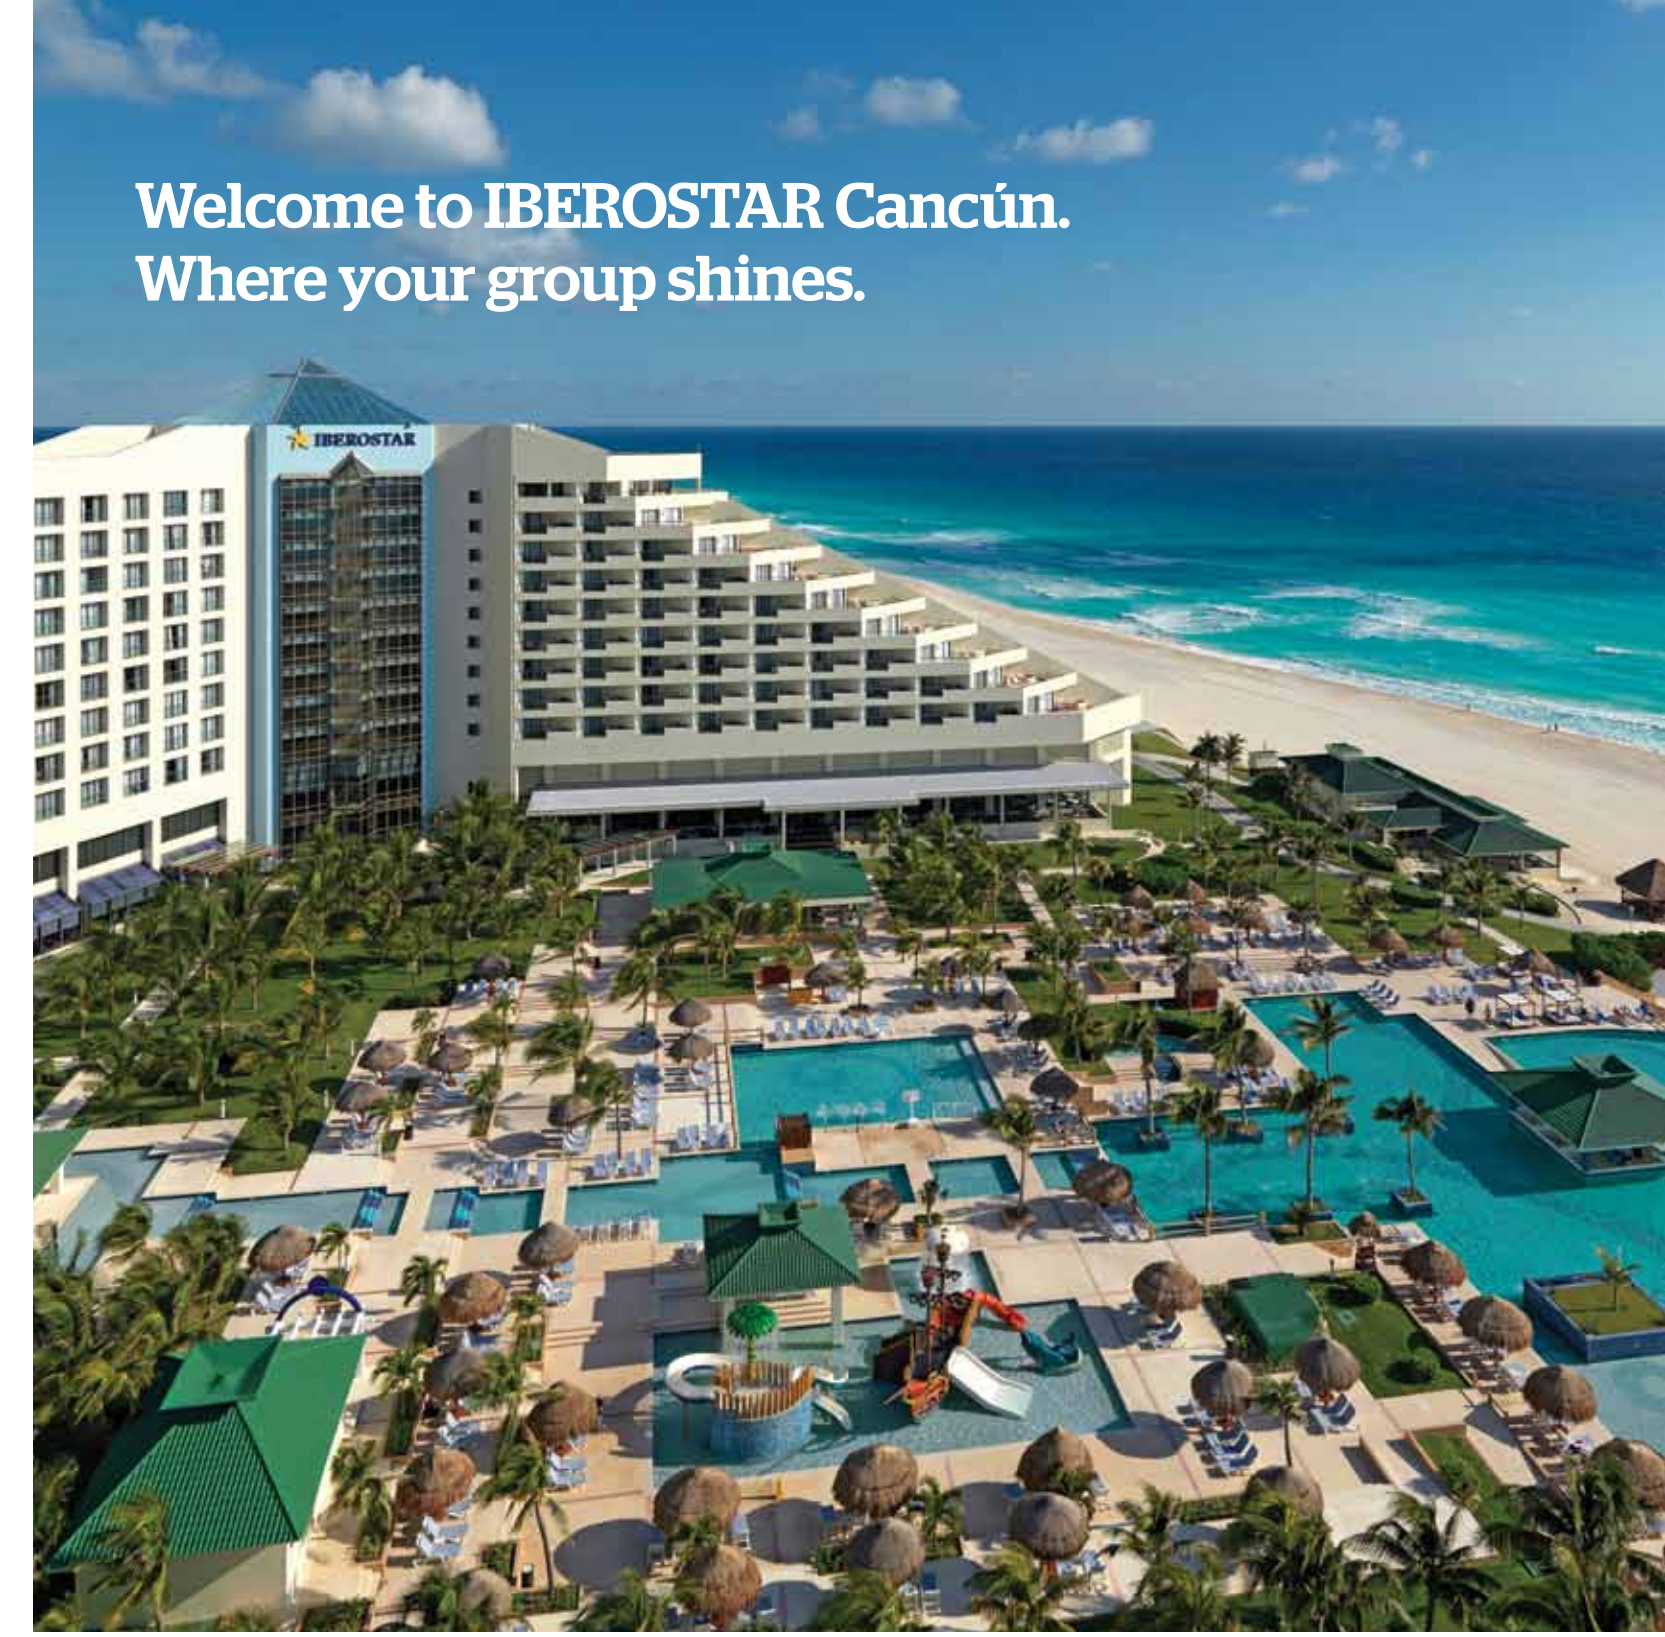

Welcome to IBEROSTAR Cancun.
Where your group shines.