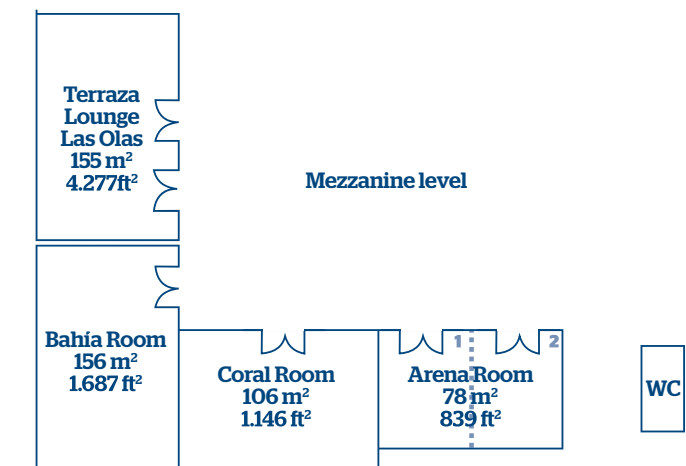

IBEROSTAR PENINSULA CONVENTION CENTER